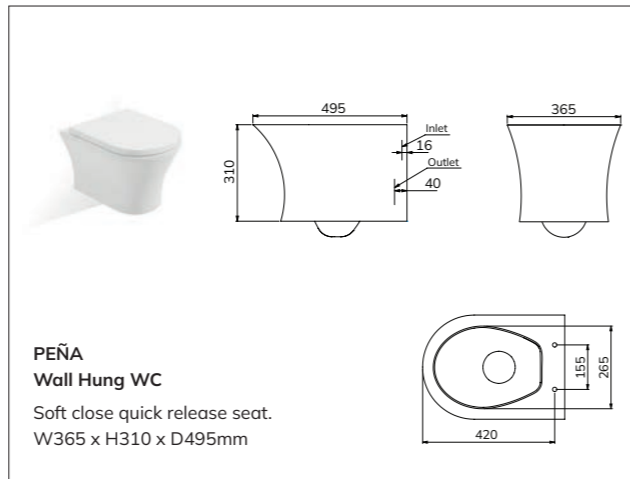

PEÑA
Comfort Height
Open Back Close Coupled WC
WC cistern & fittings, 4/2.6L push button
Soft close quick release seat.
W395 x H850 x D655mm