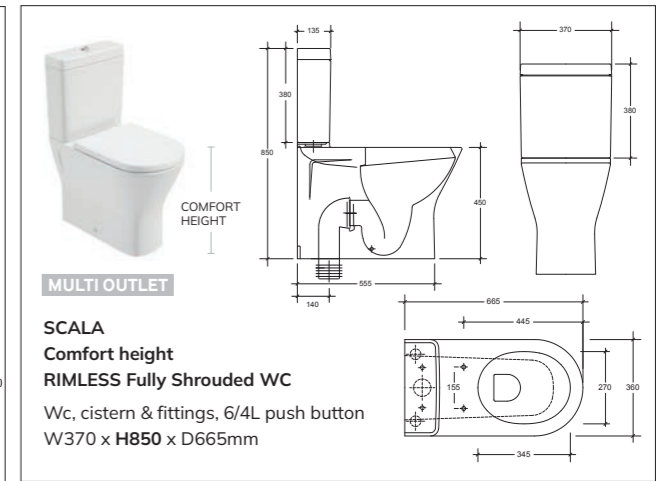

SCALA
RIMLESS Fully Shrouded
Close Coupled WC
Wc cistern & fittings, 6/4L push button
W370 x H790 x D600mm

SCALA
Comfort height
RIMLESS Fully Shrouded WC
Wc, cistern & fittings, 6/4L push button
W370 x H850 x D665mm