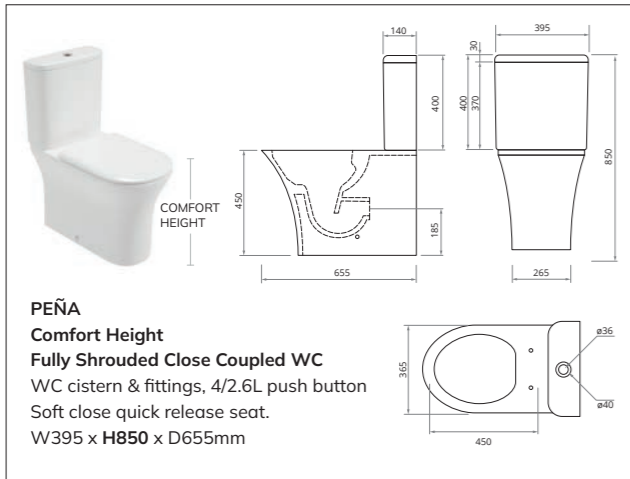

PEÑA
Fully Shrouded Close Coupled WC
WC cistern & fittings, 4/2.6L push button
Soft close quick release seat.
W395 x H800 x D655mm