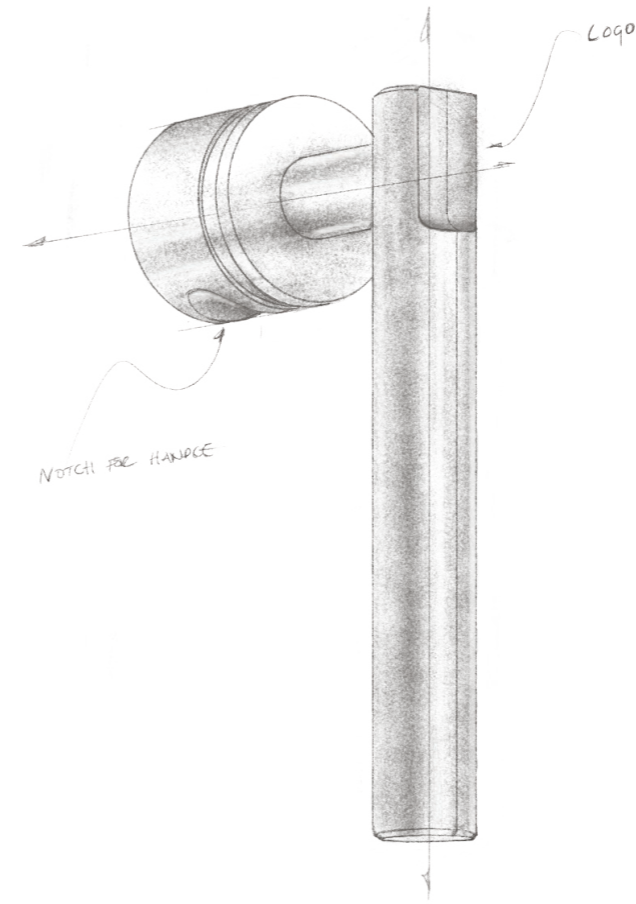

## ZEBA Shower Doors

Bringing together elegance, functionality, and durability, our new range of Zeba 6mm shower enclosures is set to revolutionize bathroom design. With meticulous attention to detail and a focus on exceptional craftsmanship, Zeba is the epitome of beauty and grace.