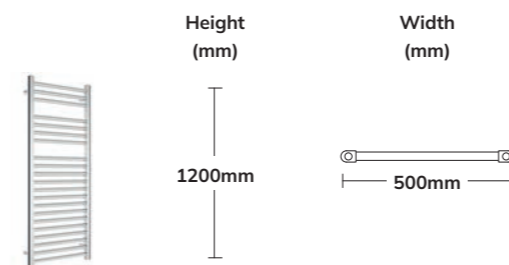

Matt Black

Finish/Colour	Pipe Centre (mm)	BTU	Code	Price
Polished Steel	450	1376	UHT00001	€495
Matt Black	450	1743	UHT00002	€495
Brushed Gold	450	1376	UHT00003	€595
Brushed Nickel	450	1376	UHT00004	€595