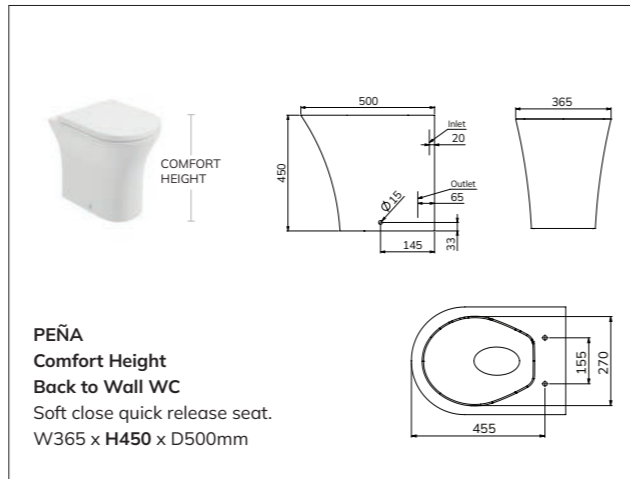

PEÑA
Wall Hung WC
Soft close quick release seat.
W365 x H310 x D495mm