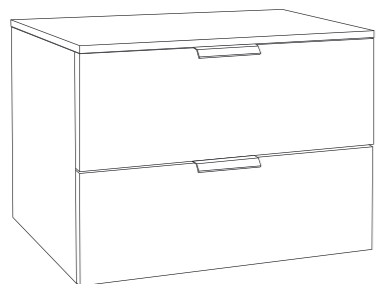

Countertop

For those seeking to infuse modernity and sophistication into their bathroom design, countertop units are the perfect solution. Allowing you to create a truly personalised bathroom space, their defining feature is the washbasin sitting atop the countertop. Giving you the option to complement your design with different sizes, shapes and colours of basins.

WC Unit

WC units are known for their clean and minimalist design, making them a popular choice for modern bathrooms. These units discreetly conceal unsightly pipework offering a sleek and practical solution for incorporating a back-to-wall toilet in your bathroom. Select a colour that matches your bathroom's style and cleverly add shelf space for your bathroom's finishing touches.