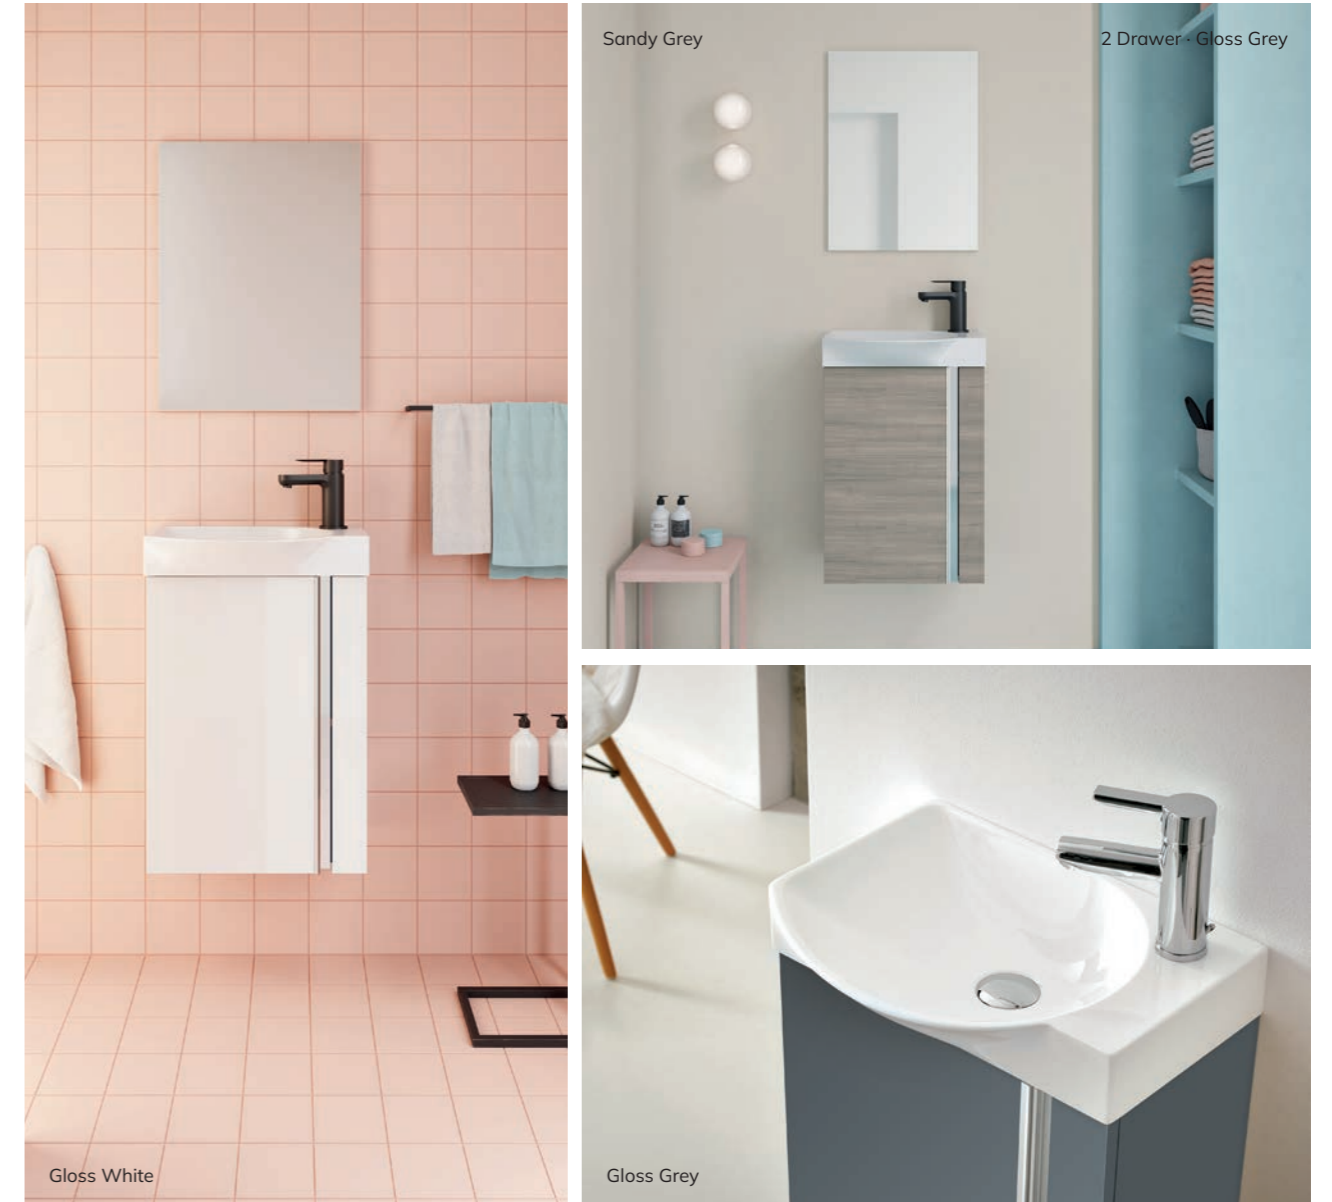

PRAGUE

45cm Vanity Pack

Wall Hung

	Vanity unit, washbasin & mirror W450 x D350mm		
	Gloss White	122910	€465
	Sandy Grey	122914	€465
	Gloss Grey	122915	€505

Floorstanding

	Vanity unit, washbasin & mirror W450 x D350mm		
	Gloss White	123427	€515
	Sandy Grey	123429	€515
	Gloss Grey	123428	€550