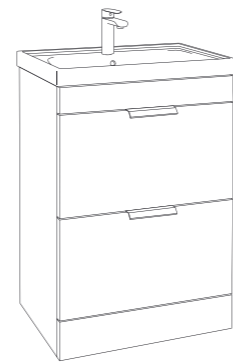

Floorstanding

A classic choice that marries timeless aesthetics with practicality, floorstanding furniture works well in both traditional and contemporary bathrooms. Offering ample storage, one of the key benefits of choosing these units is the possibility of concealing unsightly plumbing work, which creates a clean and polished look for your bathroom.