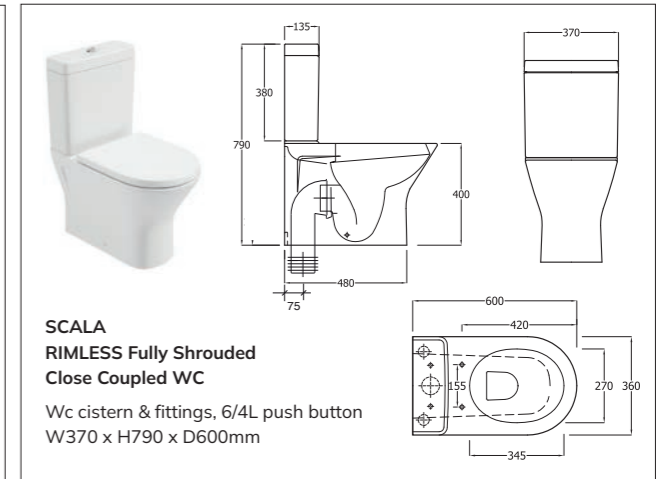

REFLECTIONS
RIMLESS Wall Hung WC
Soft close quick release seat
W365 x H345 x D532mm