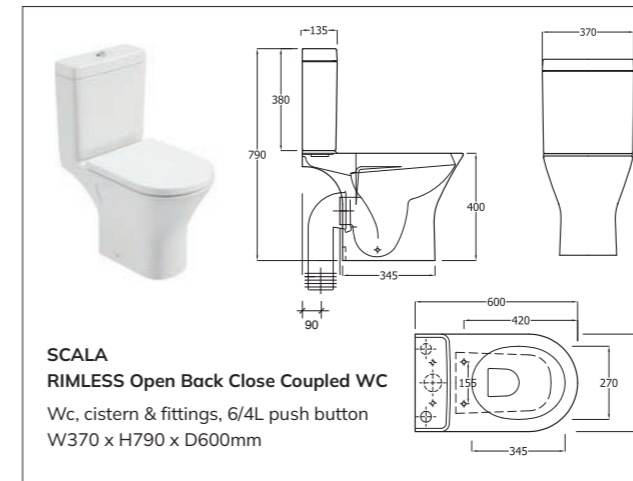

REFLECTIONS
RIMLESS Back to Wall WC
Soft close quick release seat
W363 x H410 x D560mm

SCALA
Comfort height
RIMLESS Fully Shrouded WC
Wc, cistern & fittings, 6/4L push button
W370 x H850 x D665mm

SCALA
RIMLESS Open Back Close Coupled WC
Wc, cistern & fittings, 6/4L push button
W370 x H790 x D600mm