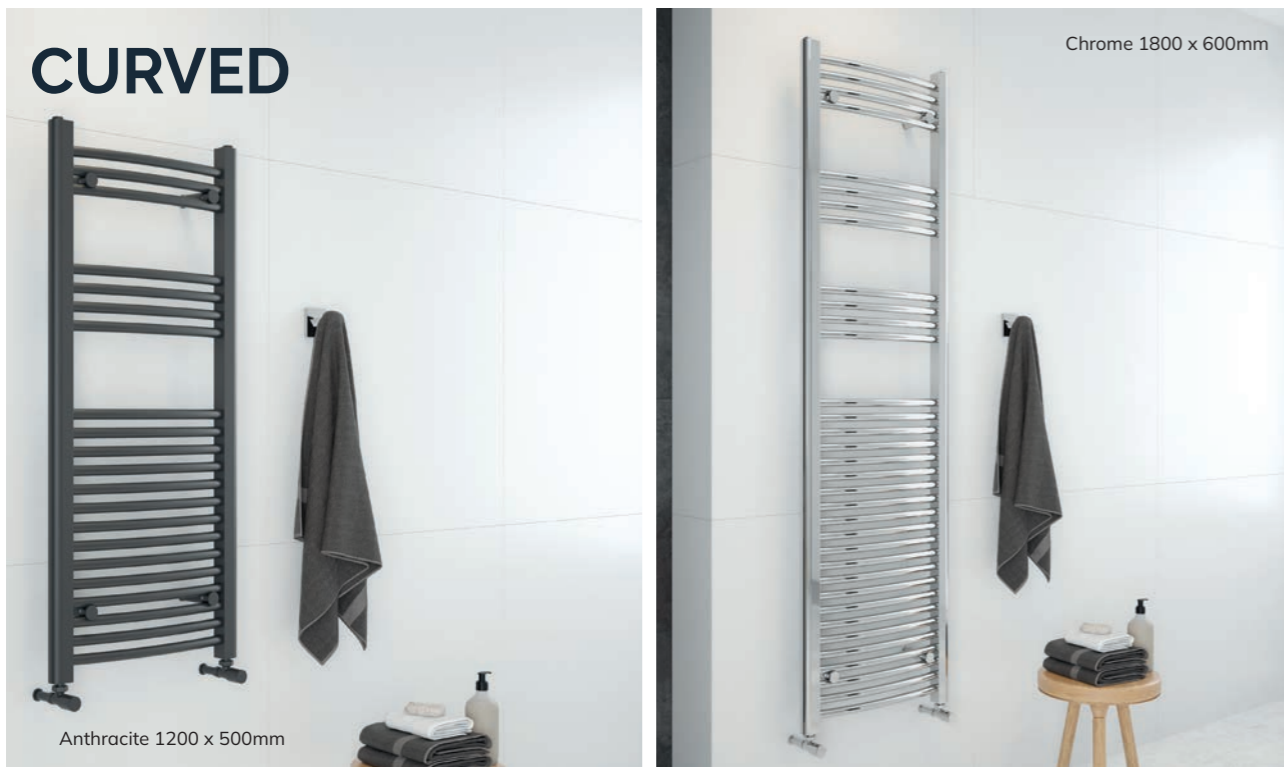

Height (mm)	Width (mm)	Finish/Colour	Pipe Centre (mm)	BTU	Code	Price
1800	500	Chrome	460	2259	STW185CCP	€290
		—	—	—	—	—
	600	Chrome	560	2570	STW186CCP	€305
		—	—	—	—	—
1200	500	Chrome	460	1436	STW125CCP	€210
		Anthracite	460	2154	STW125CAT	€195
	600	Matt Black	460	2154	STW125CBLK	€195
		Chrome	560	1633	STW126CCP	€230
800	500	Anthracite	560	2451	STW126CAT	€210
		Matt Black	560	2451	STW126CBLK	€210
	600	Chrome	460	1027	STW085CCP	€155
		Anthracite	460	1540	STW085CAT	€145
	500	Matt Black	460	1540	STW085CBLK	€145
		Chrome	560	1168	STW086CCP	€170
	600	Anthracite	560	1572	STW086CAT	€155
		Matt Black	560	1572	STW086CBLK	€155

Height (mm)	Width (mm)	Finish/Colour	Pipe Centre (mm)	BTU	Code	Price
1800	500	Chrome	460	2259	STW185SCP	€290
		—	—	—	—	—
	600	Chrome	560	2570	STW186SCP	€305
		—	—	—	—	—
1200	500	Chrome	460	1436	STW125SCP	€210
		Anthracite	460	2154	STW125SAT	€195
	600	Matt Black	460	2154	STW125SBLK	€195
		Chrome	560	1633	STW126SCP	€230
800	500	Anthracite	560	2451	STW126SAT	€210
		Matt Black	560	2451	STW126SBLK	€210
	600	Chrome	460	1027	STW085SCP	€155
		Anthracite	460	1540	STW085SAT	€145
	500	Matt Black	460	1540	STW085SBLK	€145
		Chrome	560	1168	STW086SCP	€170
	600	Anthracite	560	1572	STW086SAT	€155
		Matt Black	560	1572	STW086SBLK	€155