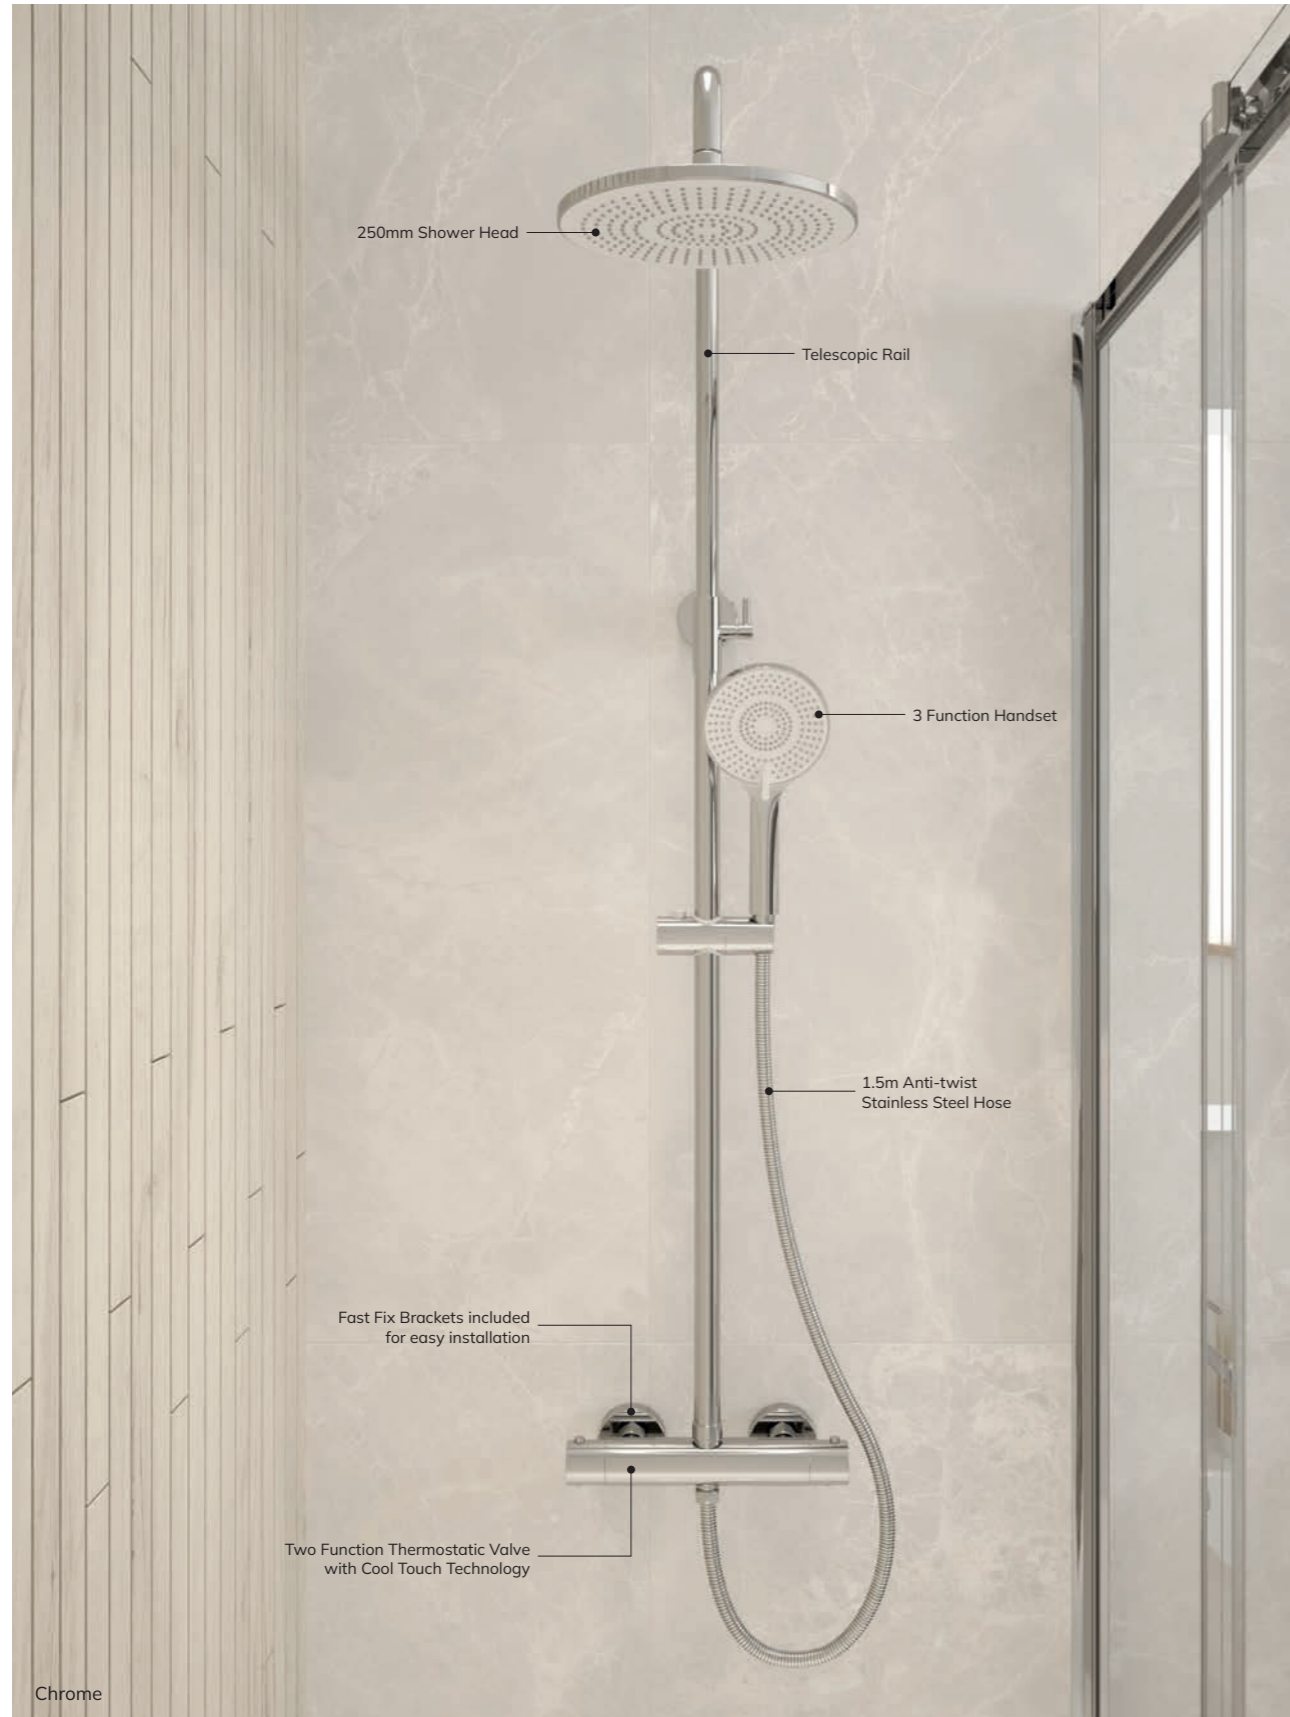

ALITA

Rain Thermostatic Shower Kit

- Two Function Thermostatic Shower Valve
- Cool Touch Technology
- Built In Diverter
- Fast Fix Brackets Included
- 3 Function Handset
- 250mm Shower Head
- 1.5m Anti-twist Stainless Steel Hose
- Min. operating pressure: 0.5 bar

Chrome		USH0024	€395	Brushed Gold		USH0026	€495
Matt Black		USH0025	€495	Brushed Nickel		USH0027	€495