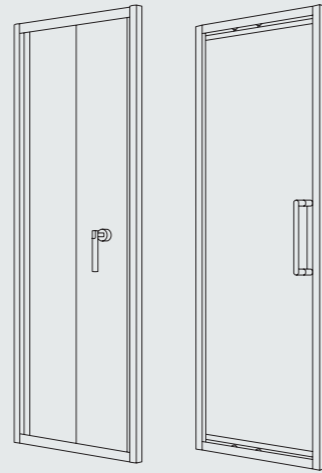

Bifold & Infold Doors

Featuring an inward opening mechanism, bifold & infold doors are an excellent option for compact bathrooms. This innovative design serves as a perfect space - saving solution, especially in smaller bathrooms where a forward - opening door could potentially obstruct fixtures located outside the enclosure.

Bifold

Infold

	ASPECT	ZEBA	CITY+
	Infold	Bifold	Bifold
700mm	●		●
760mm	●		●
800mm	●	●	●
850mm			●
900mm	●	●	●
950mm			●
1000mm			●