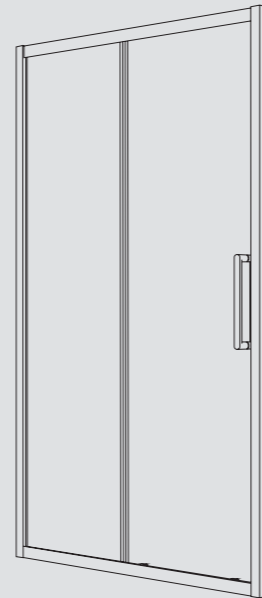

Sliding Doors

Sliding door enclosures are space saving in design and are available in a comprehensive range of styles and sizes. These doors can be used in recessed showers, or add a side panel to create a complete shower enclosure.

	ASPECT	ZEBBA	CITY+
1000mm	●	●	●
1050mm			●
1100mm	●	●	●
1150mm			●
1200mm	●	●	●
1300mm	●		●
1400mm	●	●	●
1500mm	●		
1600mm	●		
1700mm	●		
1800mm	●