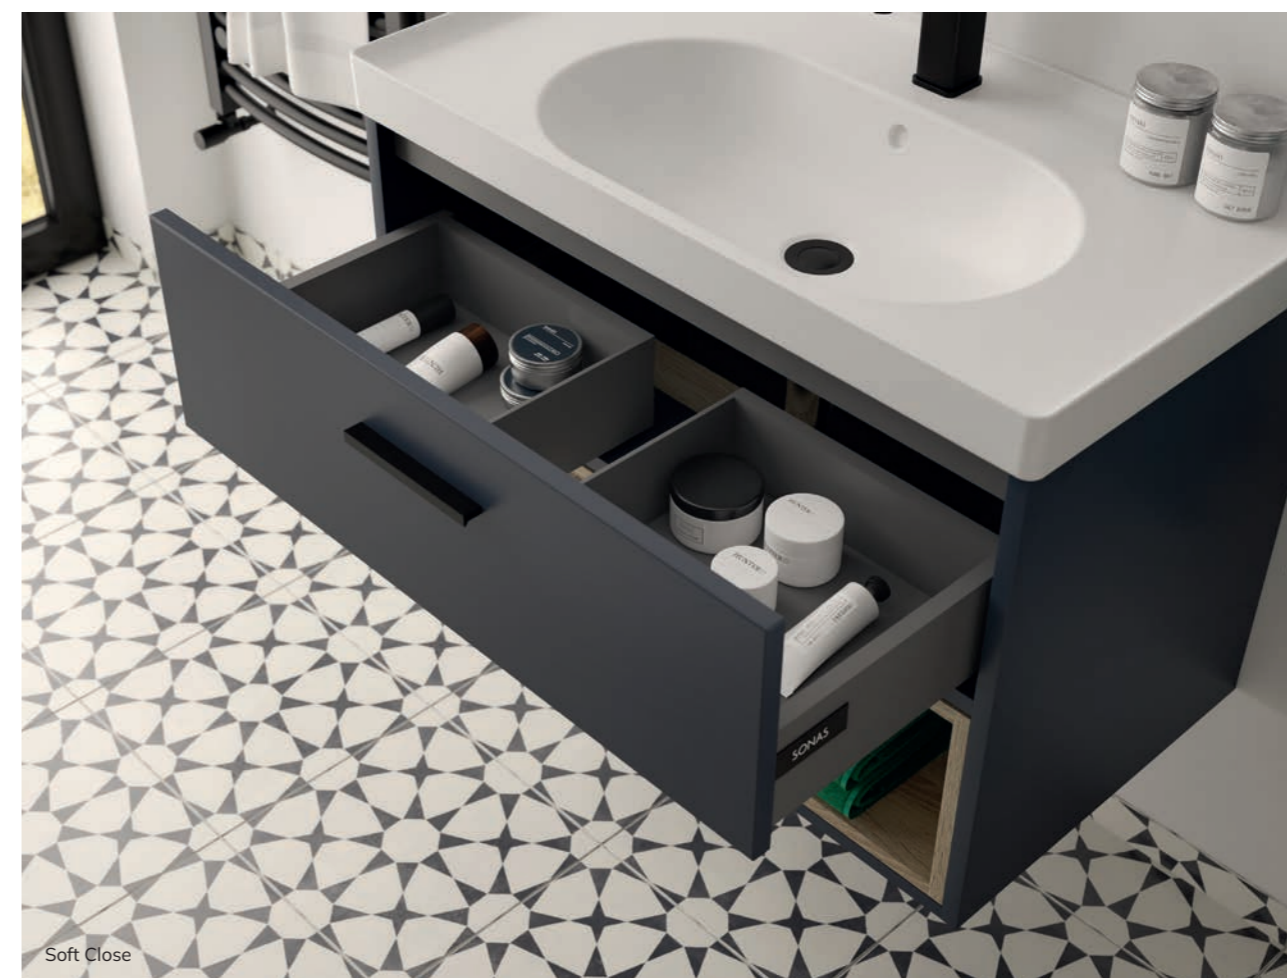

60cm · Wall Hung · 1 Drawer · Khaki Matt · Gloss Basin