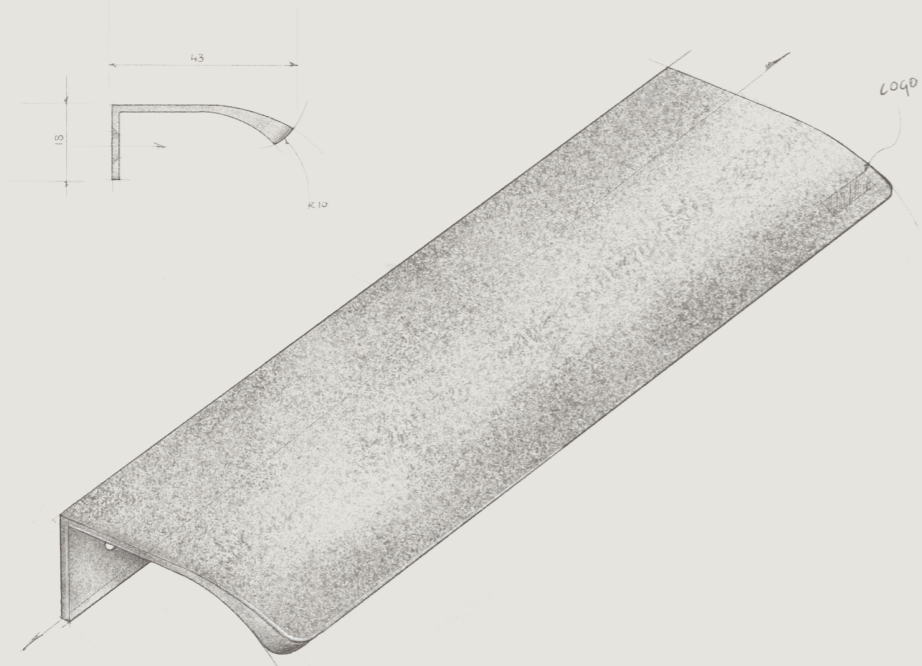

## Unit Options

NEW

Brushed Nickel Handle

STOCKHOLM - 80cm Wall Hung - Midnight Grey Matt - Brushed Nickel Handle

50cm · Wall Hung · 1 Drawer · Gloss White

60cm · Wall Hung · 2 Drawer · Arctic Grey Matt

80cm · Wall Hung · Countertop · 2 Drawer · Midnight Grey Matt