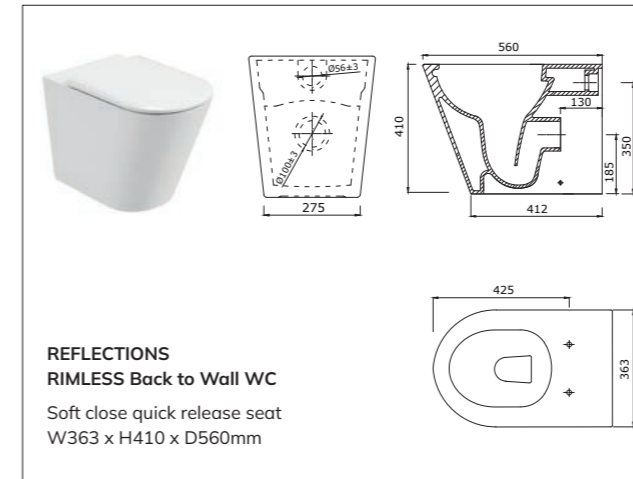

REFLECTIONS
RIMLESS Fully Shrouded WC
Wc cistern & fittings, 4.5/3L push button
W380 x H835 x D625mm