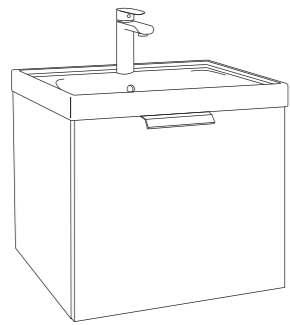

Bathroom Furniture Guide

When it comes to designing your bathroom, your choice of bathroom furniture can make a world of difference. Remember, your bathroom furniture should not only be functional but also complement your design preferences. Whether you have a spacious bathroom or a compact one, this comprehensive guide will help you navigate through various furniture options, styles, and tips to make the most of your space.

Wall Hung

An excellent choice for modern bathrooms, wall hung units offer elegant design while also maximising floor space, which can be especially useful in compact bathrooms. With flexibility in installation, you can set the vanity unit at a height that suits you and your family's comfort, ensuring a personalised and ergonomic experience.