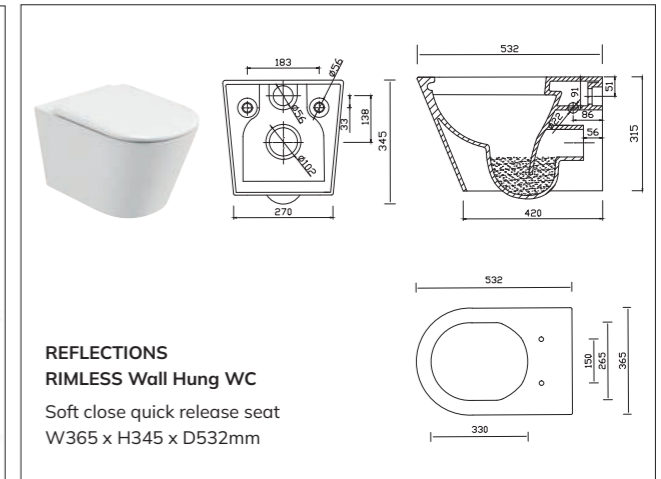

INSPIRE
RIMLESS Back to Wall WC
Soft close seat
W365 x H405 x D565mm