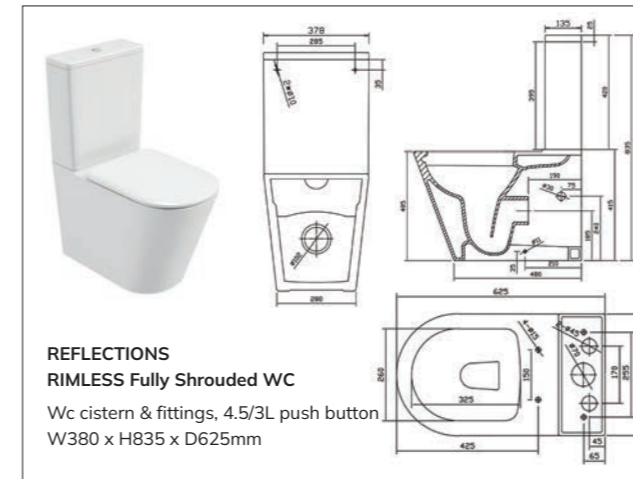

INSPIRE
RIMLESS Fully Shrouded WC
Wc cistern & fittings, 4.5/3L push button
W380 x H835 x D615mm