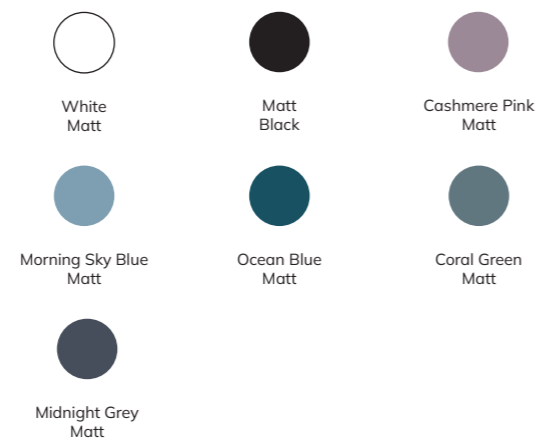

Colour Options

Handle Options