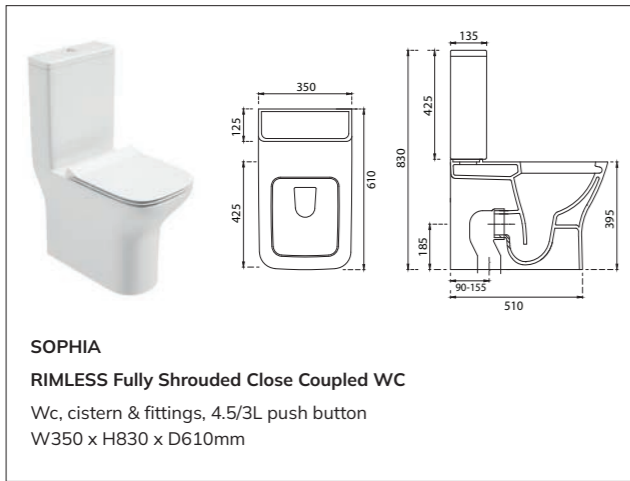

PEÑA
Back to Wall WC
Soft close quick release seat.
W365 x H400 x D500mm

SOPHIA
Comfort Height
RIMLESS Fully Shrouded Close Coupled WC
Wc cistern & fittings, 4.5/3L push button
W350 x H885 x D635mm

SOPHIA
RIMLESS Fully Shrouded Close Coupled WC
Wc, cistern & fittings, 4.5/3L push button
W350 x H830 x D610mm