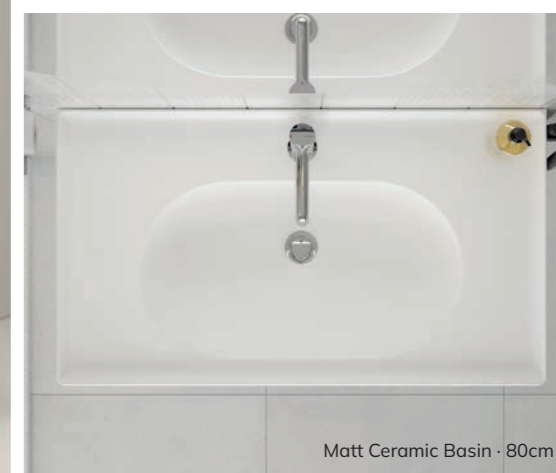

MALMÖ

Inspired by minimalist Scandinavian design and the northern winter, MALMÖ framed vanity unit blends modern design with natural elements. The distinctive MALMÖ features wide drawers and an oak effect finish exposed open shelf. This stylish vanity unit delivers great display and storage options with convenient access to your essential toiletries. The flexibility of MALMÖ allows you to choose a matt or gloss ceramic basin, or using a countertop that is compatible with the SKÅL basin range. MALMÖ's straight lines and front pull handle adds personality to your bathroom. Let the MALMÖ inspire your bathroom.

Unit Options

Colour Options

Basin Options

Handle Options