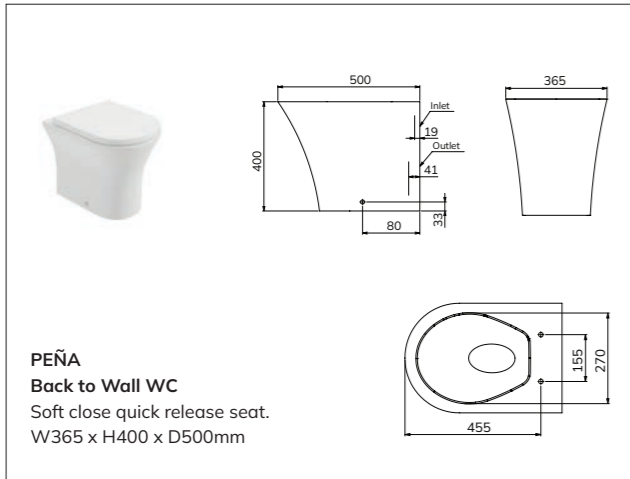

PEÑA
Comfort Height
Fully Shrouded Close Coupled WC
WC cistern & fittings, 4/2.6L push button
Soft close quick release seat.
W395 x H850 x D655mm