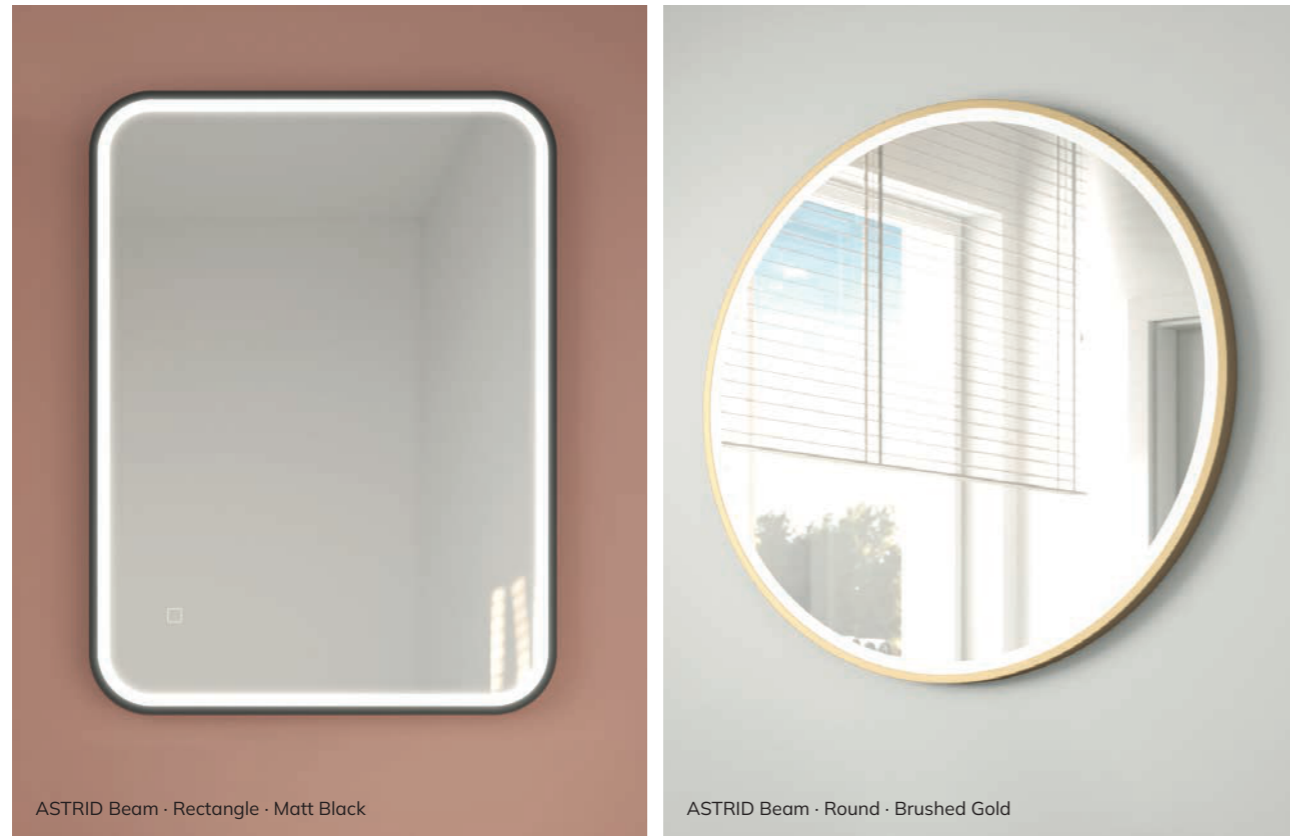

ASTRID

ASTRID Beam - Rectangle - Matt Black

ASTRID Beam - Round - Brushed Gold

ASTRID Beam

- Suitable for Bathroom Zones 2 & 3
- Matt Black or Brushed Gold metal frame
- Portrait or Landscape
- Colour temperature changing LED
- Energy Efficient LED lights
- Heated Demister Pad
- Touch Switch
- IP44 Rated

Rectangle

Size	Matt Black	Brushed Gold	
W500 x H700	UM0026	UM0043	€430
W600 x H800	UM0027	UM0044	€535

Round

Size	Matt Black	Brushed Gold	
Ø600mm	UM0024	UM0041	€430
Ø800mm	UM0025	UM0042	€585