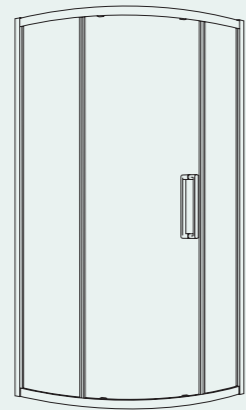

# Quadrant Doors

With a curved front profile, quadrant enclosures offer a generous showering experience, while allowing for additional floor space within the bathroom.

Single Door

Two Door

	ASPECT	ZEBA	CITY+
<b>Single Door Quadrant</b>			
800mm		●	●
900mm	●	●	●
1000mm	●		●
<b>Two Door Quadrant</b>			
800mm			●
900mm	●		●
1000mm			●