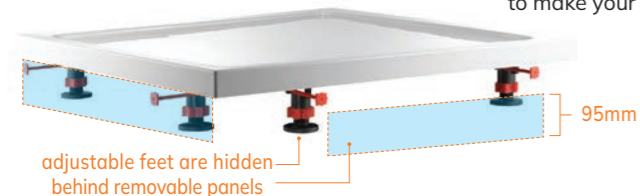

adjustable feet are hidden behind removable panels

KRISTAL
LOW PROFILE
SHOWER TRAYS

€155