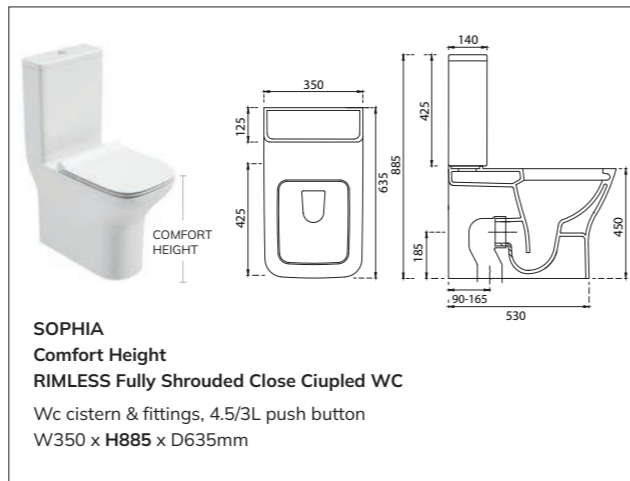

PEÑA
Comfort Height
Back to Wall WC
Soft close quick release seat.
W365 x H450 x D500mm

SOPHIA
Comfort Height
RIMLESS Fully Shrouded Close Coupled WC
Wc cistern & fittings, 4.5/3L push button
W350 x H885 x D635mm